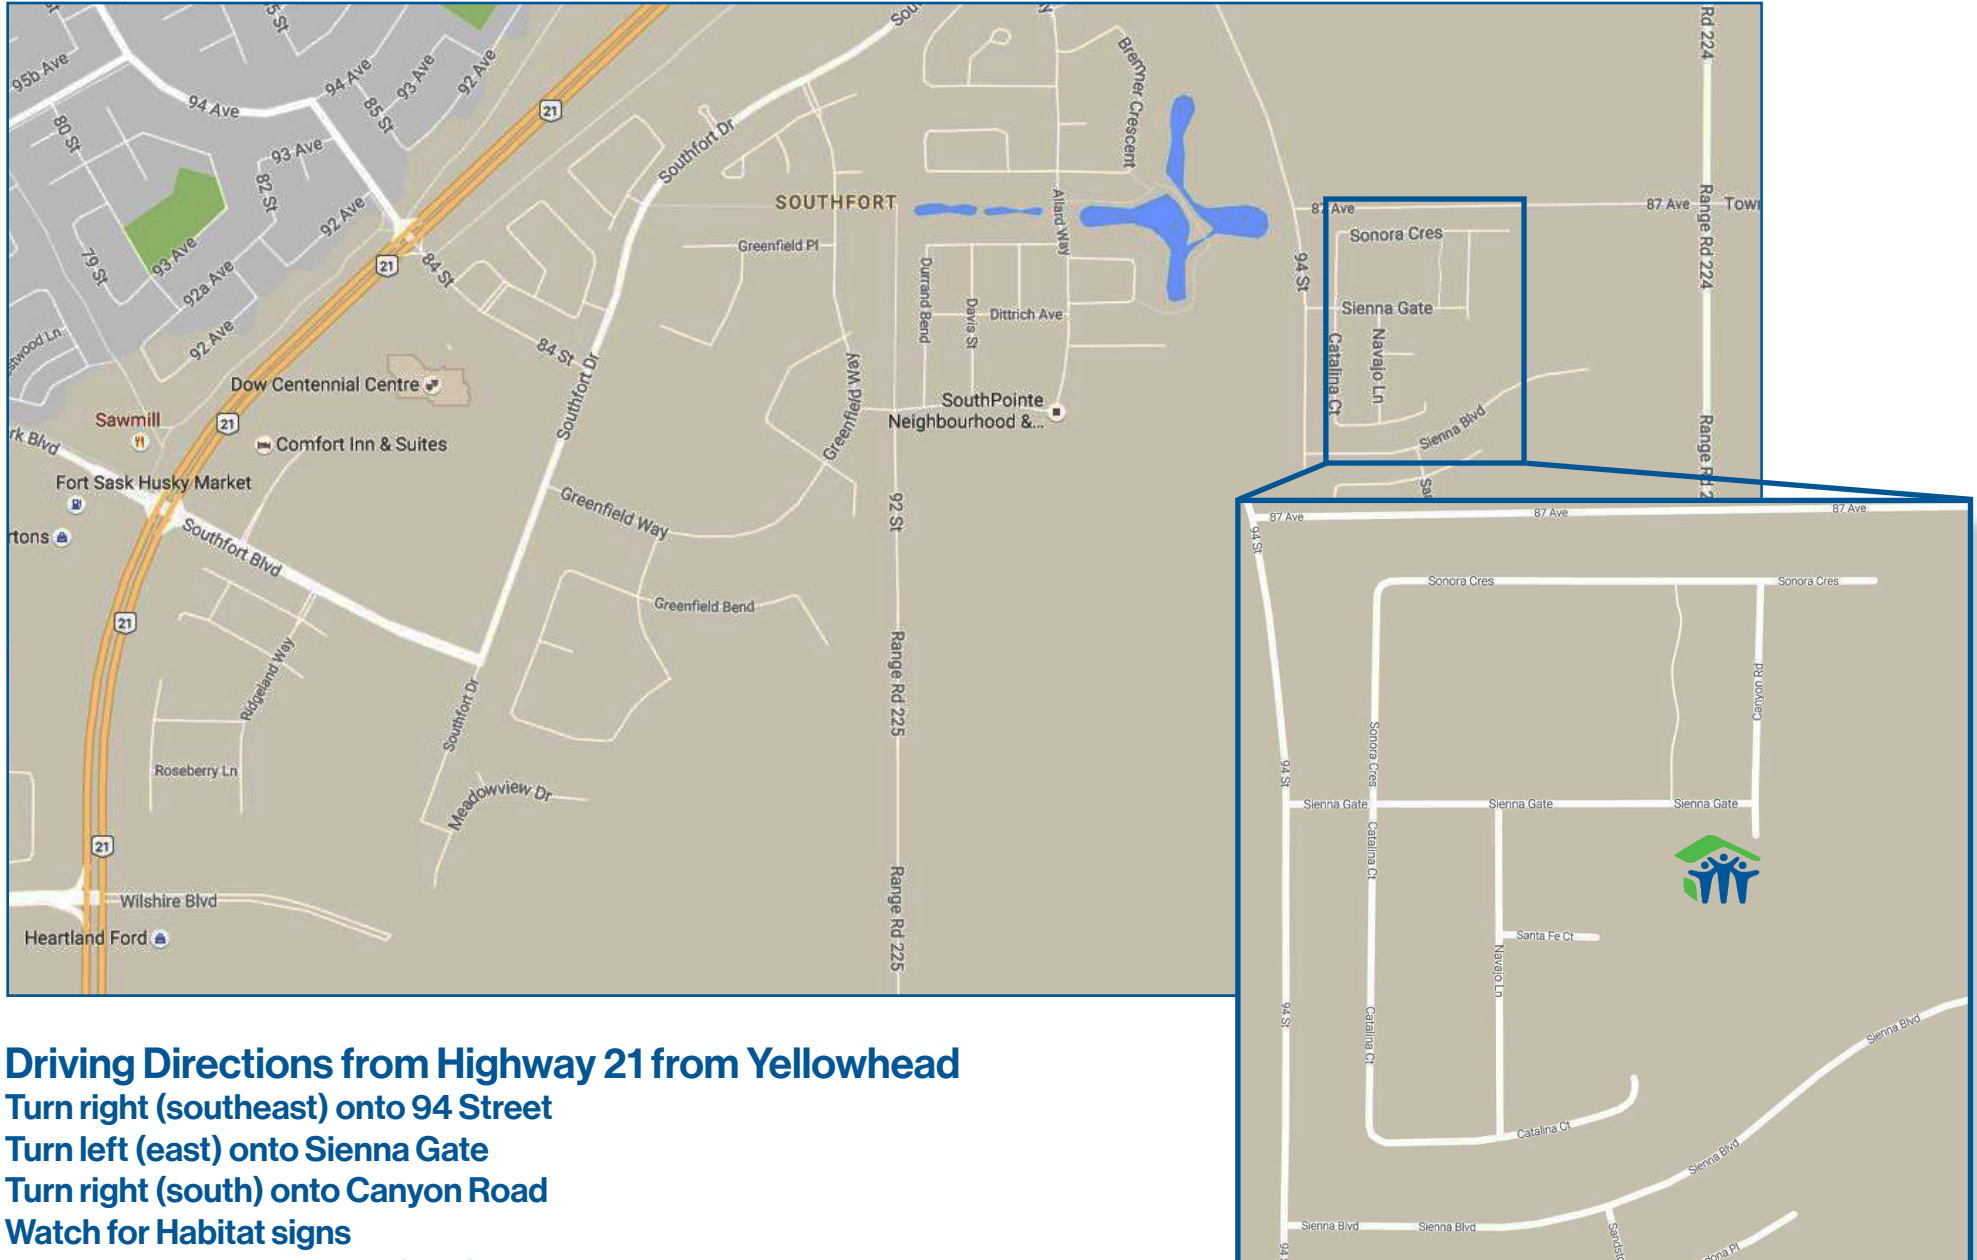

Fort Saskatchewan Build Site (50 Canyon Road)

Driving Directions from Highway 21 from Yellowhead

Turn right (southeast) onto 94 Street

Turn left (east) onto Sienna Gate

Turn right (south) onto Canyon Road