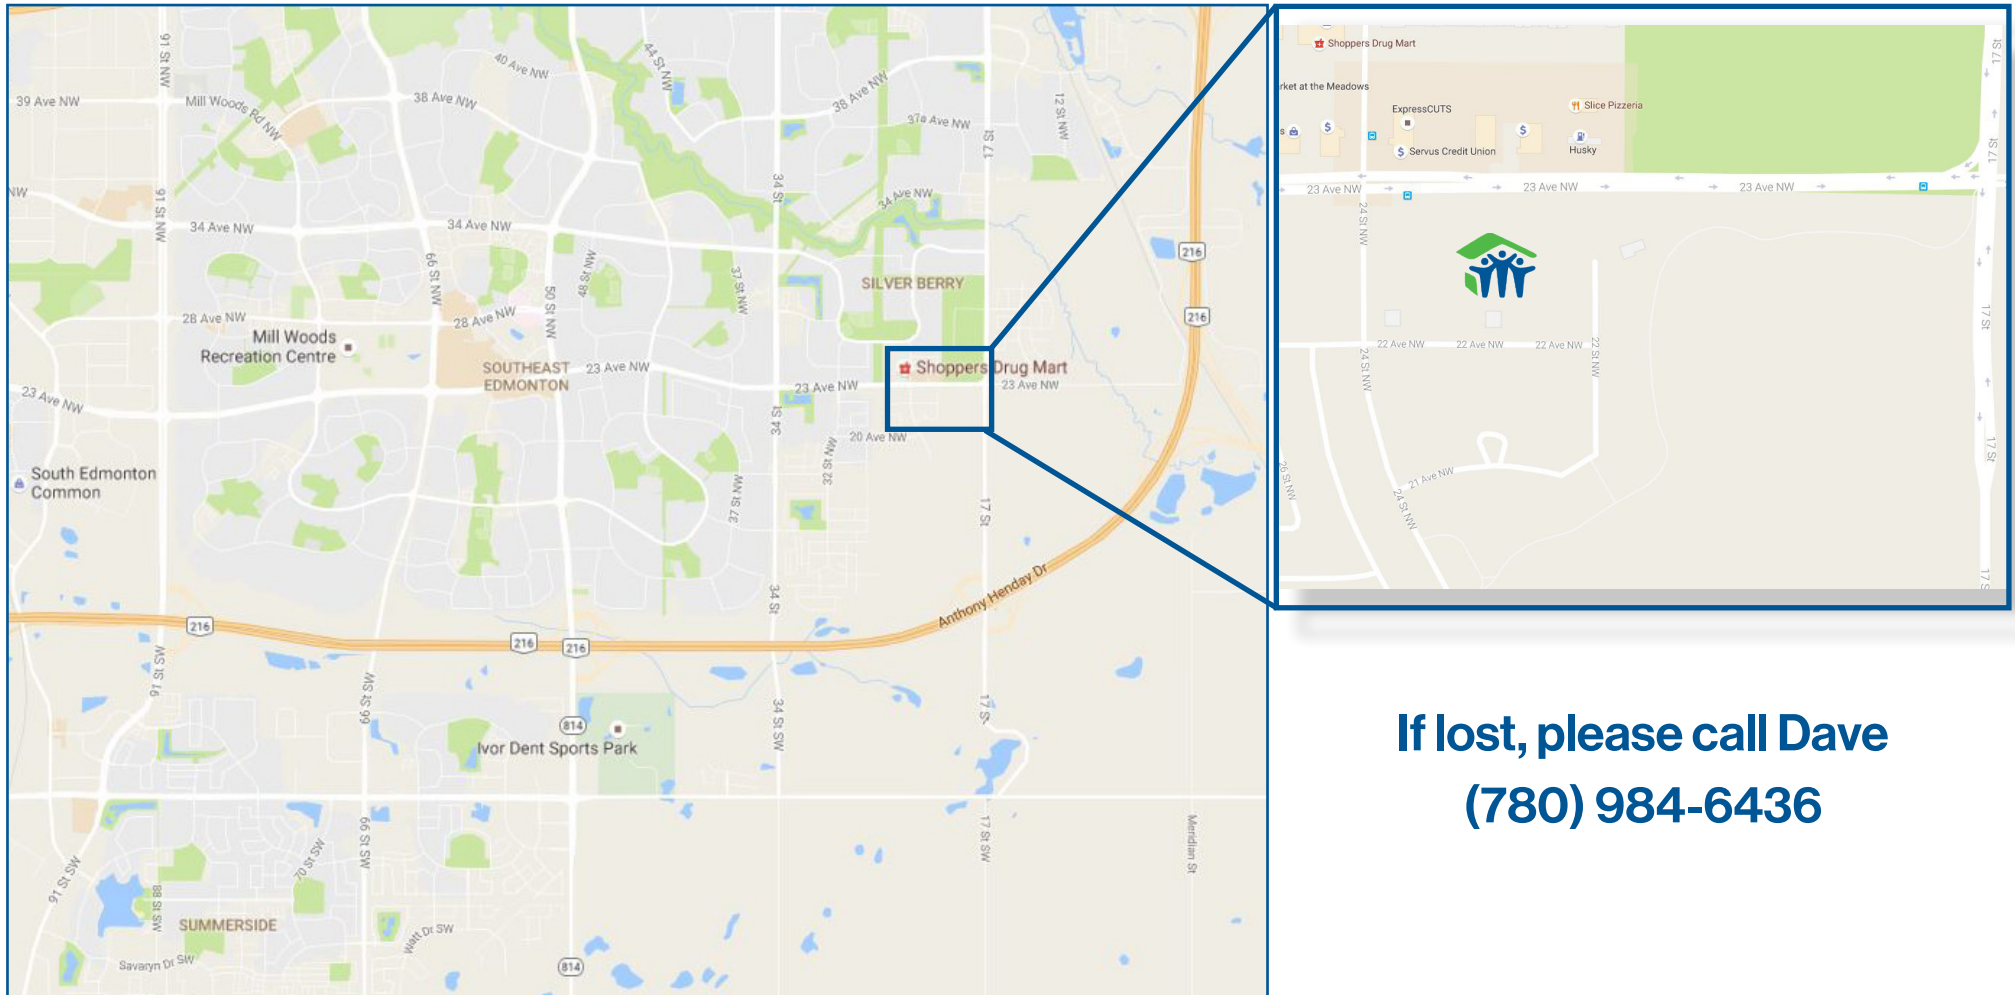

Carter Place (2216 - 24 Street NW, Edmonton)

**If lost, please call Dave
(780) 984-6436**

Driving Directions from Anthony Henday

Take exit ramp at 17th Street and head north
Turn left (west) onto 23 Avenue
Turn left (south) onto 24 Street
Watch for Habitat signs

Driving Directions from Whitemud

Take exit ramp at 17th Street and head south
Turn right (west) onto 23 Avenue
Turn left (south) onto 24 Street
Watch for Habitat signs